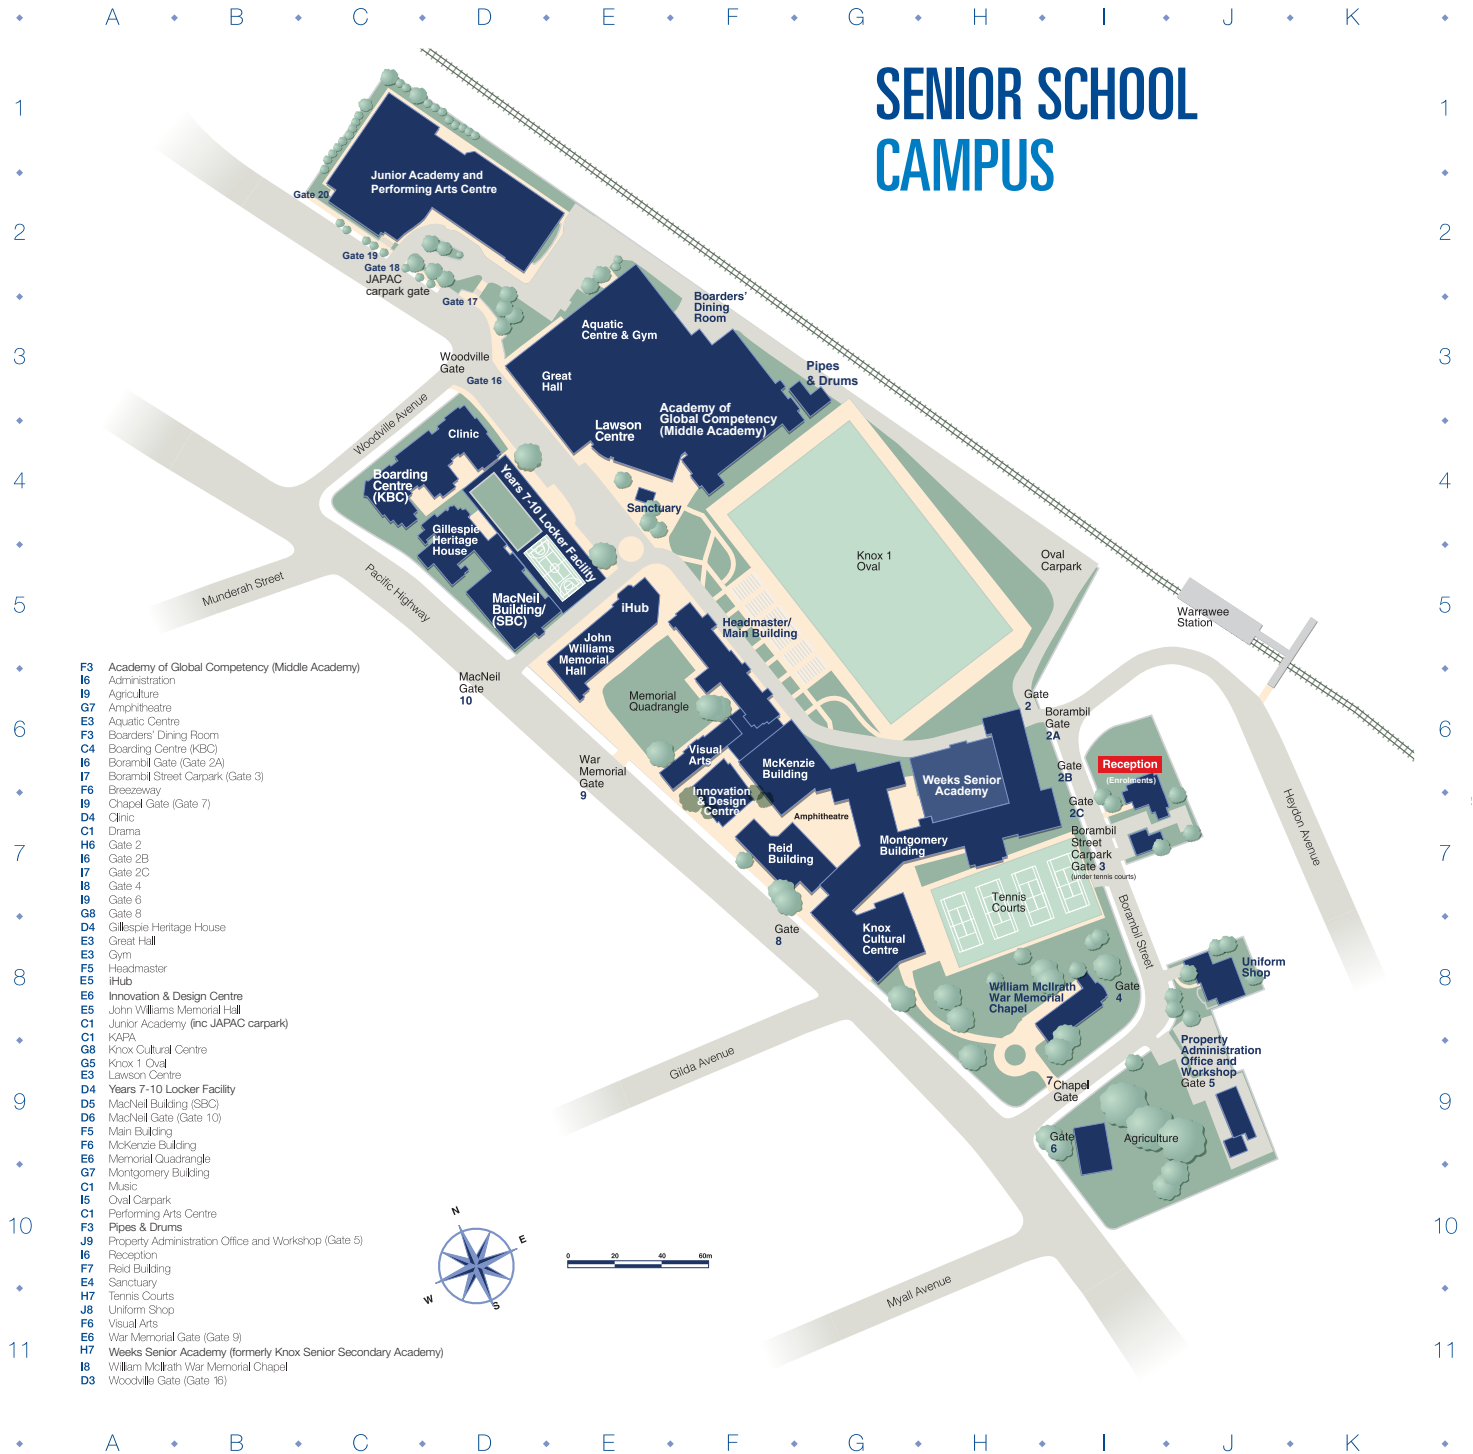

SENIOR SCHOOL

SENIOR SCHOOL CAMPUS

- F3 Academy of Global Competency (Middle Academy)
- I6 Administration
- I9 Agriculture
- G7 Amphitheatre
- E3 Aquatic Centre
- F3 Boarders' Dining Room
- C4 Boarding Centre (KBC)
- I6 Borambil Gate (Gate 2A)
- I7 Borambil Street Carpark (Gate 3)
- F6 Breezeway
- I9 Chapel Gate (Gate 7)
- D4 Clinic
- C1 Drama
- H6 Gate 2
- I6 Gate 2B
- I7 Gate 2C
- I8 Gate 4
- I9 Gate 6
- G8 Gate 8
- D4 Gillespie Heritage House
- E3 Great Hall
- E3 Gym
- F5 Headmaster
- E5 iHub
- E6 Innovation & Design Centre
- E5 John Williams Memorial Hall
- C1 Junior Academy (inc JAPAC carpark)
- C1 KAPK
- G8 Knox Cultural Centre
- E3 Knox 1 Oval
- E3 Lawson Centre
- D4 Years 7-10 Locker Facility
- D5 MacNeil Building (SBC)
- D6 MacNeil Gate (Gate 10)
- F5 Main Building
- F6 McKenzie Building
- E6 Memorial Quadrangle
- G7 Montgomery Building
- C1 Music
- I5 Oval Carpark
- C1 Performing Arts Centre
- F3 Pipes & Drums
- J9 Property Administration Office and Workshop (Gate 5)
- I6 Reception
- F7 Reid Building
- E4 Sanctuary
- H7 Tennis Courts
- J8 Uniform Shop
- F6 Visual Arts
- E6 War Memorial Gate (Gate 9)
- H7 Weeks Senior Academy (formerly Knox Senior Secondary Academy)
- I8 William McIlrath War Memorial Chapel
- D3 Woodville Gate (Gate 16)